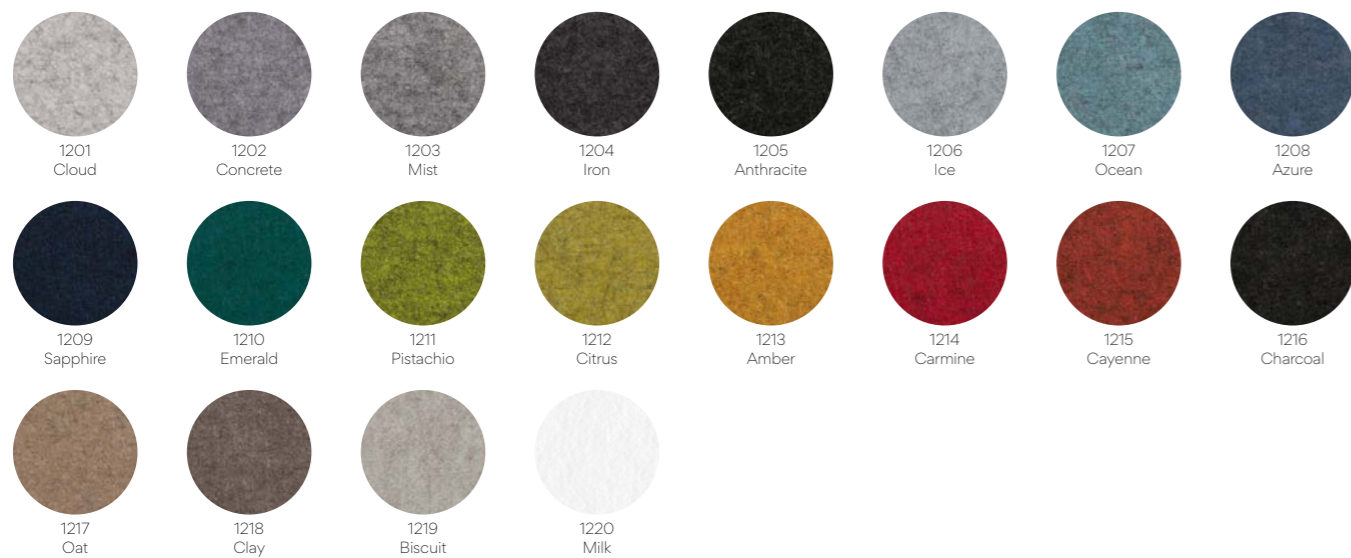

# ARCHI felt ecoPET 12 mm

**EN** The high-quality PET sound panels are robust, durable, and have a slightly textile surface that can be washed. They have excellent sound-absorbing properties, are flame-resistant and recyclable.

# ARCHI felt ecoPET properties