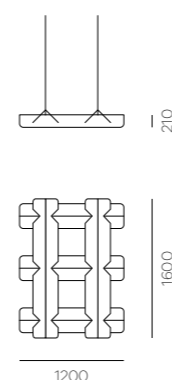

Piramid Ceiling

EN Piramid Ceiling is a multifunctional suspended ceiling system that provides top-quality direct lighting and effective sound damping, which is sought-after in the office sector. It is distinguished by a pyramidal arrangement of acoustic baffles arranged alternately lengthwise and crosswise design. The unit acoustic baffles complement the linear luminaires and add a sound-dampening cover to large ceiling expanses. These stunning sound management solutions use two 4-foot Line 43 linear luminaires. The modern, eco-friendly linear housings are available in fourteen high-quality optics and three color temperatures.

DE Piramid Ceiling ist ein multifunktionales abgehängtes Deckensystem, das eine erstklassige direkte Beleuchtung und effektive Schalldämmung bietet, die im Bürobereich gefragt ist. Es zeichnet sich durch eine pyramidenförmige Anordnung von Schallwänden aus, die abwechselnd längs und quer angeordnet sind. Die unbeleuchteten Akustikbaffeln ergänzen die Langfeldleuchten und fügen großen Deckenflächen eine schalldämpfende Hülle hinzu. Diese atemberaubenden Soundmanagement-Lösungen verwenden zwei 4-Fuß-Line 43-Linearleuchten. Die modernen, umweltfreundlichen Lineargehäuse gibt es in vierzehn hochwertigen Optiken und drei Farbtemperaturen.

Create my unique code!

2140 - 00 - 2 - ▲ - ○ - ◆ - * - 2 - ◆

Example

Piramid Ceiling	standard power	4000K	dark optics 80° with black reflector	ARCHI felt color 1201
↑	↑	↑	↑	↑
2140 - 00 - 2 - 8 - 4 - 01 - 40 - 2 - archi1201				
↓	↓	↓	↓	↓
one size	DALI	luminaire black 9005	pendant	

Quickinfo

luminaire size	1200x1600x210
light source size	2 x 1136x43
system power	2 x ↓19.6W*
luminous flux	2 x ↓2312lm*

Technical information