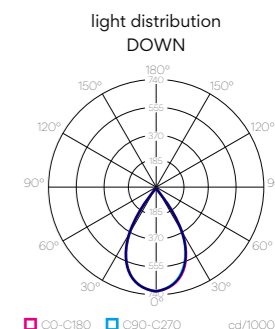

### Quickinfo

luminaire size	1200x1600x210
light source size	2 x 1136x43
system power	2 x ↓19.6W*
luminous flux	2 x ↓2312lm*

### Technical information

light distribution - down	120° opal	
	60° microprismatic	
	80° / 50° / 35° dark optics	
	asymmetric - wall washer	
luminous efficiency	117lm/W*	
electrical control	ON / OFF	▲ 9
	DALI	▲ 8
color temperature	3000K	● 3
	4000K	● 4
	on request: TUNABLE WHITE	● 9
luminaire color	black 9005	◆ 01
	white 9010	◆ 02
	on request: RAL color palette	◆ 99
optics	opal	* 10
	microprismatic	* 11
	dark opal	* 13
	dark optics 80° (black reflector)	* 40
	dark optics 80° (white reflector)	* 41
	dark optics 80° (silver reflector)	* 42
	dark optics 50° (black reflector)	* 43
	dark optics 50° (white reflector)	* 44
	dark optics 50° (silver reflector)	* 45
	dark optics 30° (black reflector)	* 46
	dark optics 30° (white reflector)	* 47
	dark optics 30° (silver reflector)	* 48
fabric color	ARCHI felt color palette archixxx - choose color from page 202	◆ archixxx

\* Photometric data: dark optics 80°, white reflector, 4000K

## Measurements

2800 mm × 1200 mm × 12 mm

gross size