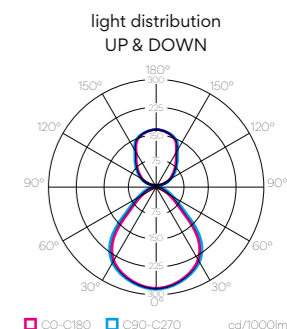

Create my unique code!

2122 – 00 – 2 – ▲ – ● – ◆ – 00 – 3 – ◆