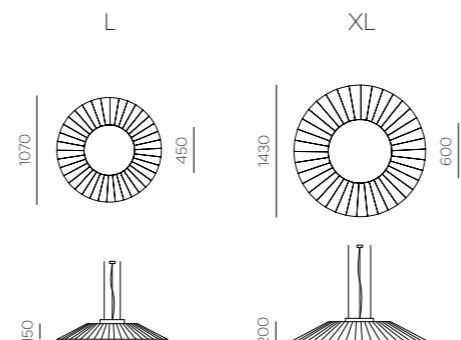

Cone

EN Thanks to the bold combination of an industrial shade and acoustic fabric, an unusual model of office luminaire was created. The top quality design, noise attenuation and, above all, excellent technical parameters – all these are the features of a luminaire ideal for work. The product offers the possibility of personalizing the color of the fabric based on the M&K Filze color palette.

The Cone lamp has been awarded with the global sign of exceptional design – iF DESIGN AWARD 2022. It was also nominated for the German Design Award 2021 in the Excellent Product Design category.

DE Dank der kühnen Kombination eines industriellen Lampenschirms mit einem akustischen Stoff wurde ein ungewöhnliches Modell einer Büroleuchte geschaffen. Design höchster Qualität, Geräuschunterdrückung und vor allem hervorragende technische Parameter – all dies sind die Merkmale der Leuchte, die sich ideal für die Arbeit eignet. Die Farbe des Stoffes kann, basierend auf der Farbpalette der M&K, personalisiert werden.

Die Cone wurde mit dem globalen Zeichen für außergewöhnliches Design ausgezeichnet – dem iF DESIGN AWARD 2022. Zudem wurde die Leuchte für den German Design Award 2021 in der Kategorie Excellent Product Design nominiert.

Quickinfo

size	Cone L ■ 03	Cone XL ■ 04
luminaire size	Ø 1070×150	Ø 1430×200
light source size	Ø 450×82	Ø 600×82
system power	30W (↑9W ↓21W)	48W (↑14W ↓34W)
luminous flux	↑1000lm ↓2100lm	↑1750lm ↓3500lm
UGR	<18	<17

Technical information