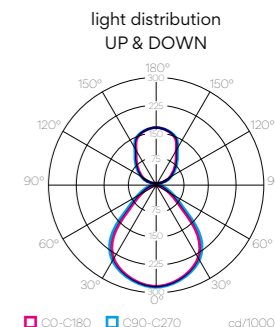

Cone

EN Thanks to the bold combination of an industrial shade and acoustic fabric, an unusual model of office luminaire was created. The top quality design, noise attenuation and, above all, excellent technical parameters – all these are the features of a luminaire ideal for work. The product offers the possibility of personalizing the color of the fabric based on the M&K Filze color palette.

The Cone lamp has been awarded with the global sign of exceptional design – iF DESIGN AWARD 2022. It was also nominated for the German Design Award 2021 in the Excellent Product Design category.

DE Dank der kühnen Kombination eines industriellen Lampenschirms mit einem akustischen Stoff wurde ein ungewöhnliches Modell einer Büroleuchte geschaffen. Design höchster Qualität, Geräuschunterdrückung und vor allem hervorragende technische Parameter – all dies sind die Merkmale der Leuchte, die sich ideal für die Arbeit eignet. Die Farbe des Stoffes kann, basierend auf der Farbpalette der M&K, personalisiert werden.

Die Cone wurde mit dem globalen Zeichen für außergewöhnliches Design ausgezeichnet – dem iF DESIGN AWARD 2022. Zudem wurde die Leuchte für den German Design Award 2021 in der Kategorie Excellent Product Design nominiert.

Quickinfo

size	Cone L ■ 03	Cone XL ■ 04
luminaire size	Ø 1070×150	Ø 1430×200
light source size	Ø 450×82	Ø 600×82
system power	30W (↑9W ↓21W)	48W (↑14W ↓34W)
luminous flux	↑1000lm ↓2100lm	↑1750lm ↓3500lm
UGR	<18	<17

Technical information