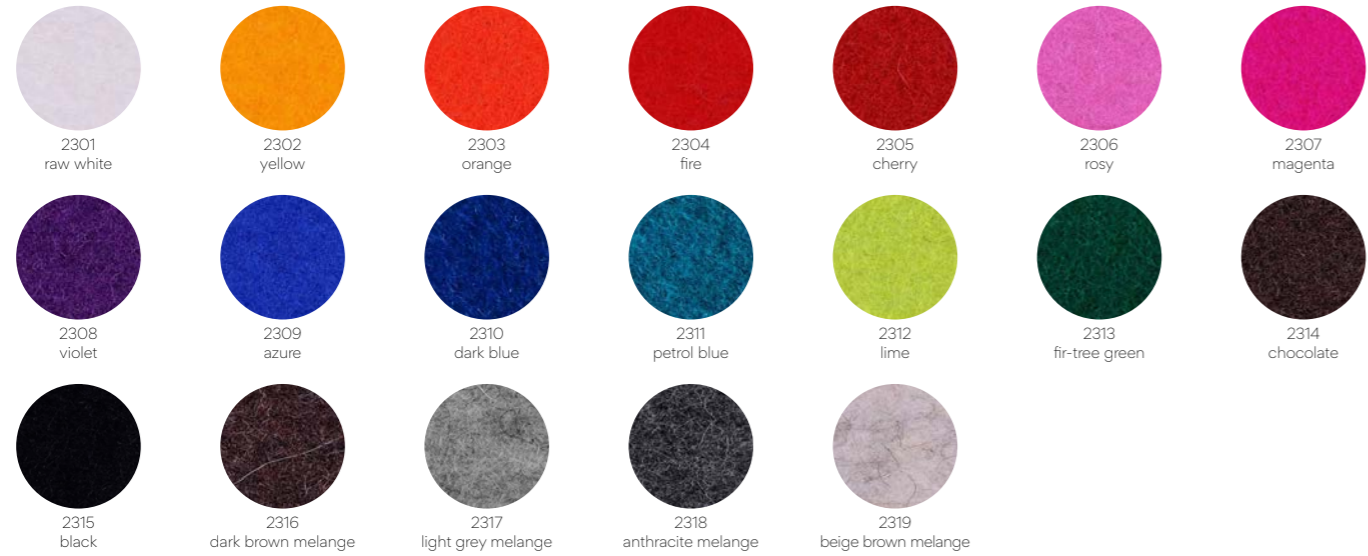

Flexxica wool felt 5 mm

EN Flexxica wool felt color palette is high-quality 5 mm thick felt. Wool felt has many technical uses, including, among others, in acoustics. The natural properties of wool make this felt not only look designer but also absorb noise and sound perfectly.

DE Die Farbpalette von Flexxica Wollfilz ist hochwertiger 5 mm dicker Filz. Wollfilze haben viele technische Anwendungen, u. a. in der Akustik. Die natürlichen Eigenschaften der Wolle verleihen diesem Filz nicht nur ein Design-Look, sondern auch eine perfekte Dämpfung von Lärm und Geräuschen.