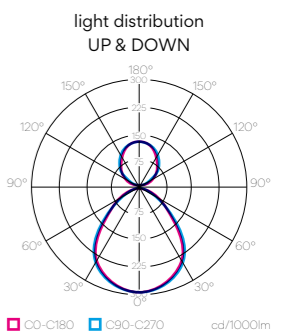

Gap Round Slim

EN Round lamp with an acoustic panel. The distinguishing embossing and cut-out give it a unique designer look. The panel color is fully customisable. The materials absorb the surrounding sounds. This, with its high-quality lighting components, makes it perfect for offices, particularly in open-plan spaces.

DE Runde Lampe mit Akustikpaneel. Die charakteristische Prägung und die Kerbe sorgen für einen einzigartigen Designer-Look. Unbegrenzte Möglichkeiten zur Personalisierung der Paneelfarbe. Dank der verwendeten Materialien absorbiert die Lampe einen Teil der Geräusche, die sie erreichen. Aufgrund der hochwertigen Beleuchtungskomponenten eignet sich die Lampe ideal für Büroräume, insbesondere für Open Space-Flächen.

Quickinfo

size	M ■ 01	L ■ 02
luminaire size	Ø 810×35	Ø 1080×35
light source size	Ø 450×82	Ø 600×82
system power	30W (±9W ±21W)	48W (±14W ±34W)
luminous flux	±1000lm ±2100lm	±1750lm ±3500lm
UGR	<18	<17

Technical information

light distribution - up	100°
light distribution - down	95°
luminous efficiency	110lm/W
electrical control	ON/OFF ▲ 9 DALI ▲ 8
color temperature	3000K ● 3 4000K ● 4 on request: TUNABLE WHITE ● 9
luminaire color	black 7021 ● 01 white 9003 ● 02
fabric color	Flexxica wool felt color palette FWxxxx - choose color from page 204 ◆ FWxxxx on request: Flexxica felt color palette FFxxxx - choose color from page 205 ◆ FFxxxx

Example

Gap Round Slim
↑
2107 - 02 - 2 - 8 - 4 - 01 - 00 - 3 - FW2318
↓
size L   DALI   luminaire black 7021   pendant up & down

Create my unique code!

2107 - ■ - 2 - ▲ - ● - ◆ - 00 - 3 - ◆

On request: we can produce it in other sizes!