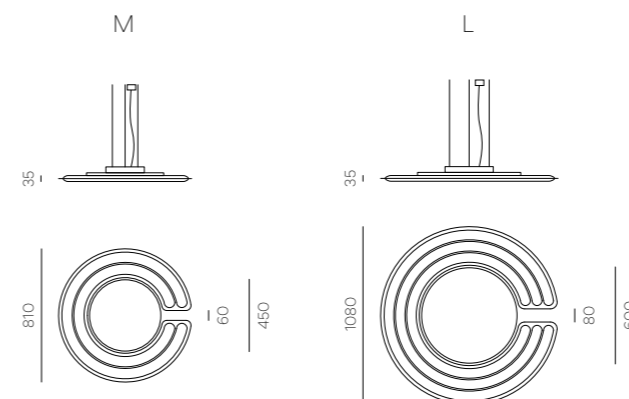

Create my unique code!

2107 - ■ - 2 - ▲ - ● - ◆ - 00 - 3 - ◆

On request: we can produce it in other sizes!