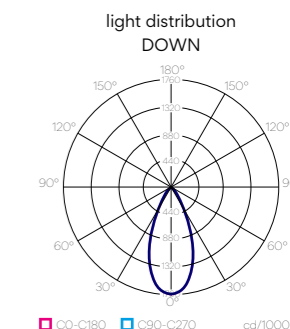

Create my unique code!

2126 - ■ - 2 - ▲ - ● - ◆ - * - 2 - ◆