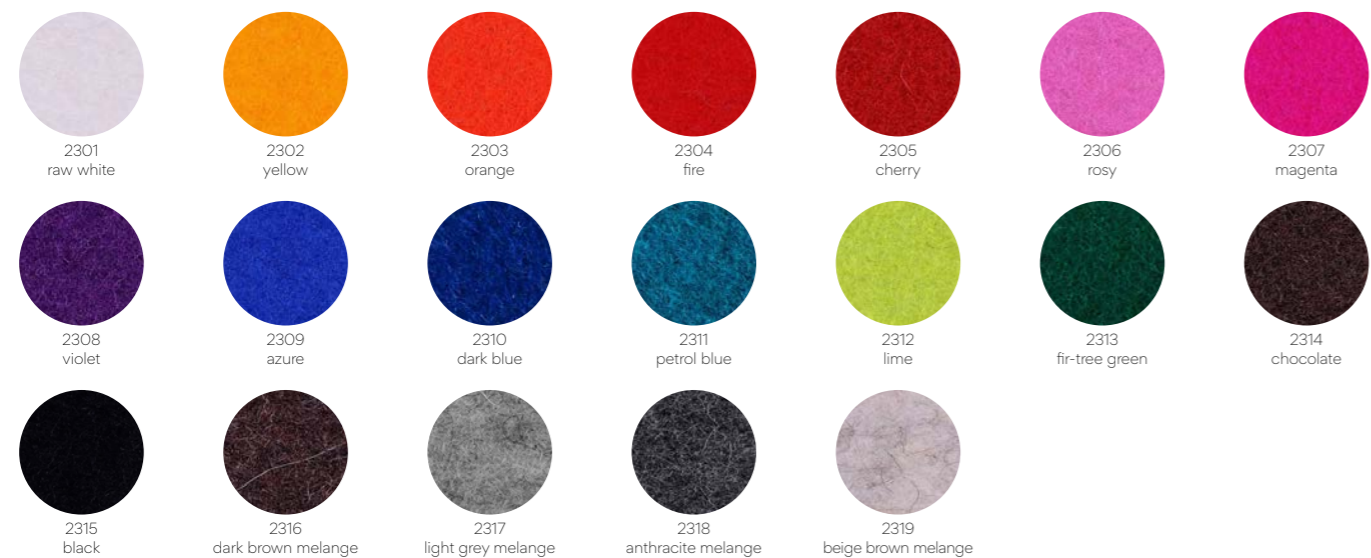

Flexxica wool felt 5 mm

EN Flexxica wool felt color palette is high-quality 5 mm thick felt. Wool felt has many technical uses, including, among others, in acoustics. The natural properties of wool make this felt not only look designer but also absorb noise and sound perfectly.

DE Die Farbpalette von Flexxica Wollfilz ist hochwertiger 5 mm dicker Filz. Wollfilze haben viele technische Anwendungen, u. a. in der Akustik. Die natürlichen Eigenschaften der Wolle verleihen diesem Filz nicht nur ein Design-Look, sondern auch eine perfekte Dämpfung von Lärm und Geräuschen.