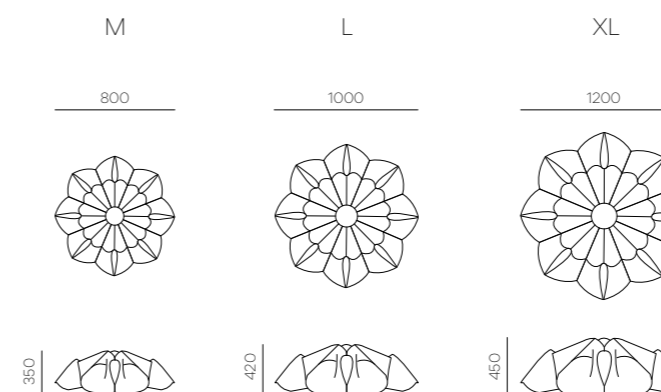

Create my unique code!

2126 - ■ - 2 - ▲ - ● - ◆ - * - 2 - ◆