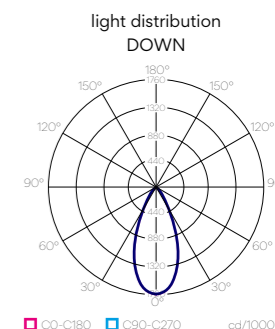

Create my unique code!

2127 - ■ - 2 - ▲ - ● - ◆ - * - 2 - ◆