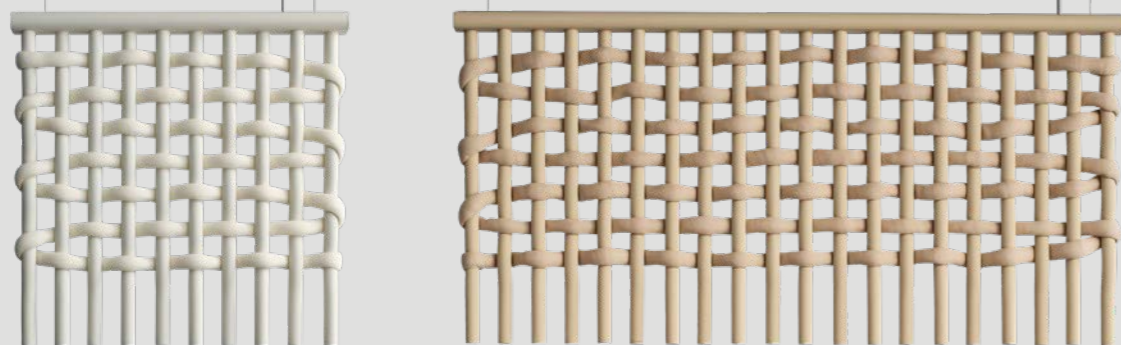

Blanket

Original lamp form resembles weaved fabric, but magnified to gigantic scale. Fabric's "warp" is made of bent aluminium tubes, and "weft" is made from thick, foam enhanced wool.

It's oversized structure was chosen specifically to divide space optically and acoustically. Areas divided by the lamp are not closed off completely, space can be sensibly manipulated, giving more privacy where it's needed.

Metal used for construction can be completely recycled. The fitting comes preassembled, despite its large size, it is flat, which makes it easy to stack during transport. The packaging is made of cardboard, and can be completely recycled.

Blanket

must
have

EN The lamp resembles fabric in texture but it has been enlarged to a giant scale. The "warp" is made of folded aluminum tubes and the "weft" is made of thick wool fortified with foam. This oversized lighting design has been specially chosen to allow for the division of optical and acoustic space. At the same time, it does not close the space completely, because it is openwork. When dimmed, it can be used to provide mood lighting in spaces for relaxing.

DE Die Lampe erinnert in ihrer Struktur an Gewebe, jedoch in einen gigantischem Maßstab vergrößert. Der „Kettfaden“ des Gewebes besteht aus gebogenen Aluminiumrohren und der „Schuss“ aus dicker, mit Schaumstoff angereicherter Wolle. Diese maßstabsgetreue Beleuchtungsstruktur wurde gezielt gewählt, um eine optische und akustische Teilung des Raumes zu ermöglichen. Gleichzeitig verschließt sie ihn nicht vollständig, da sie durchbrochen ist. Gedimmt kann sie als Stimmungslicht in Chill Out-Zonen eingesetzt werden.