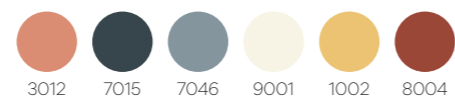

Quickinfo

	M	■ 02	XL	■ 04
luminaire size	M 590x590		XL 1195x590	
system power	↓12.5W - 10 x ↓1W		↓25W - 20 x ↓1W	
luminous flux	↓950lm		↓1900lm	
UGR	<19		<19	

Technical information

light distribution - down	30°
luminous efficiency	76lm/W
electrical control	ON/OFF ▲9 DALI ▲8
color temperature	3000K ●3 5000K ●5
luminaire color	RAL 3012 Beige Red ●11 RAL 7015 Slate Grey ●20 RAL 7046 Telegrey 2 ●21 RAL 9001 Cream ●22 RAL 1002 Sand Yellow ●23 RAL 8004 Copper Brown ●24

RAL colors

* Original product colors may vary from those illustrated.

Example

Blanket	standard power	3000K	no frame	no textil
↑	↑	↑	↑	↑
5104	- 02	- 2	- 8	- 3
		↓	↓	↓
	size M	DALI	luminaire Beige Red RAL 3012	pendant
				↓
				00
				2
				00