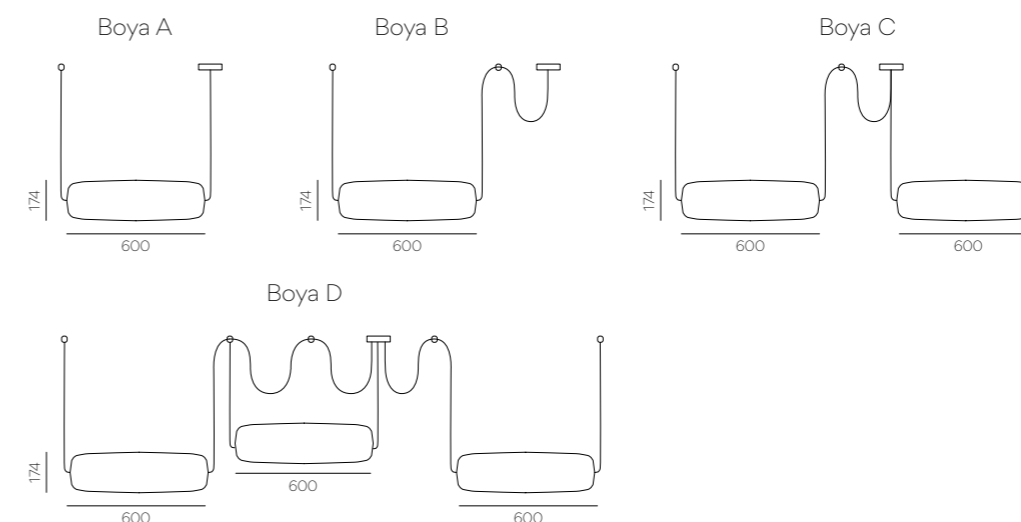

## Quickinfo

	Boya A ■ 01	Boya B ■ 02
	Boya C ■ 03	Boya D ■ 04
luminaire size	600x174	
light source size	600x130	
system power	↓↑20W	
luminous flux	↓↑923lm	
standard cable length	up to 2 meters	

## Technical information

light distribution - up	180°	
light distribution - down	180°	
luminous efficiency	47lm/W	
electrical control	ON/OFF	▲ 9
	DALI	▲ 8
color temperature	3000K	● 3
	4000K	● 4
luminaire color	milky	● 05
	setta	● 06
	dark	● 07

## light distribution UP & DOWN