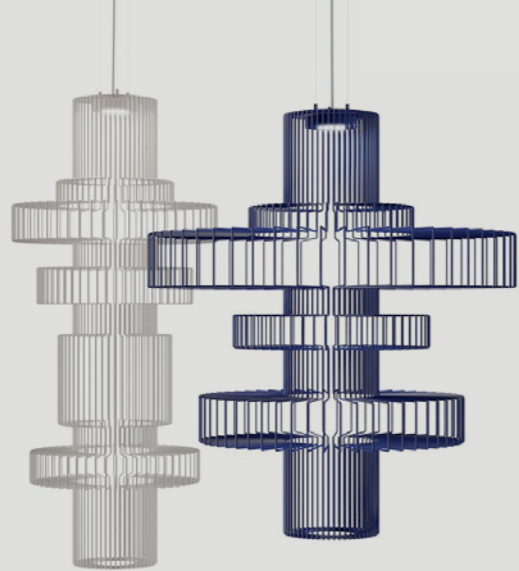

Wire Medusa

reddot winner 2021

This product introduces new quality of visual and spatial experience in its class.

Wire medusa's form refers to the classic archetype of the chandelier. A clear dimensional shape is composed of individual segments of bent wire. Despite its size it feels airy and light. The wire is bent perpendicularly. The parallax effect accentuated by the light emanating from the lamp's centre, creates a sculptural spectacle. It is an engaging experience in space. By moving around it, we can see the interplay of shapes and light. Shadows cast onto walls, give off a mysterious and sophisticated feel.

Every lampshade is made of identical segments that are arranged around the light source.

Wire Medusa

reddot winner 2021

EN This light fixture offers a new quality of visual experience in its class. The shape of the Wire Medusa luminaire is based on a classic chandelier. The distinctive spacious shape consists of individual pieces of wire. Despite its size, it appears lightweight and open. The parallax effect, emphasized by the light emanating from the center of the lamp, creates a sculptural spectacle. As you walk around the lamp, you can see the interplay of shapes and light.

Wire Medusa was awarded the prestigious Red Dot Award: Product Design 2021

Designed by Kabo & Pydo – Design Studio

DE Dieses Beleuchtungsprodukt führt eine neue Qualität der visuellen Eindrücke in seiner Klasse ein. Die Form der Wire Medusa-Lampe knüpft an klassische Kronleuchter an. Die klare räumliche Form besteht aus einzelnen Drahtelementen. Trotz ihrer Größe wirkt die Lampe leicht und einladend. Der Parallaxen-Effekt, der durch das aus der Mitte der Lampe ausgehende Licht verstärkt wird, schafft ein skulpturartiges Spektakel. Wenn Sie um die Lampe herumgehen, sehen Sie ein beeindruckendes Zusammenspiel von Formen und Licht.