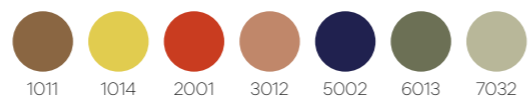

Quickinfo

	Long A	■ 01
	Long B	■ 02
	Wide A	■ 03
	Wide B	■ 04
luminaire size	Long A & Long B – 444x1008 Wide A & Wide B – 702x809	
system power	↓13.5W	
luminous flux	↓1080lm	

Technical information

light distribution - down	90°	
luminous efficiency	80lm/W	
electrical control	ON/OFF	▲ 9
	DALI	▲ 8
color temperature	3000K	● 3
	4000K	● 4
luminaire color	RAL 1011 Brown Beige	● 08
	RAL 1014 Ivory	● 09
	RAL 2001 Red Orange	● 10
	RAL 3012 Beige Red	● 11
	RAL 5002 Ultramarine Blue	● 12
	RAL 6013 Reed Green	● 13
	RAL 7032 Pebble Grey	● 14

RAL colors

* Original product colors may vary from those illustrated.

Create my unique code!

5101 - ■ - 2 - ▲ - ● - ● - 00 - 2 - 00

CMS LAW FIRM TRZOP ARCHITEKCI

Long A Long B Wide A Wide B