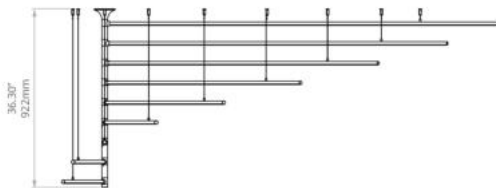

## TECHNICAL DRAWING

## TECHNICAL SPECIFICATIONS

Material	PA12
Cover	frosted
Length [L]	1130 mm
Height H	930 mm
Width [W]	2260 mm
Weight	3.5 kg
Lighting direction	down
IP protection rating	20
Luminare power	104 W
Input voltage	24 V
Protection class	III
Building type	Commercial, HoReCa object, Entertainment/ Arts
Facility zone	lobby / foyer, office